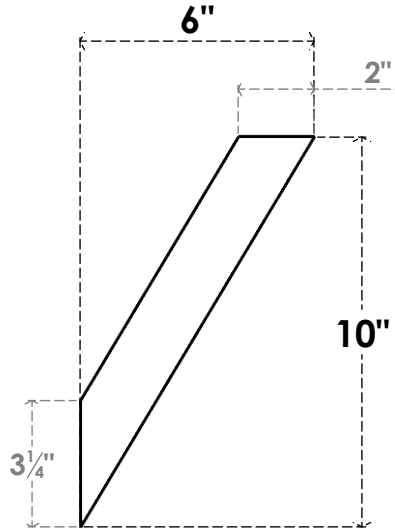

ITEM NUMBER: BRCPC030X06000X1000TRA

3"W X 6"D X 10"H TRADITIONAL ARCHITECTURAL GRADE PVC CLOSED BRACE

SIDE PROFILE

FRONT PROFILE

ISOMETRIC

EKENA MILLWORK
2300 WEST MAIN ST.
CLARKSVILLE, TX 75426
TOLL FREE: 866-607-0453
WWW.EKENAMILLWORK.COM