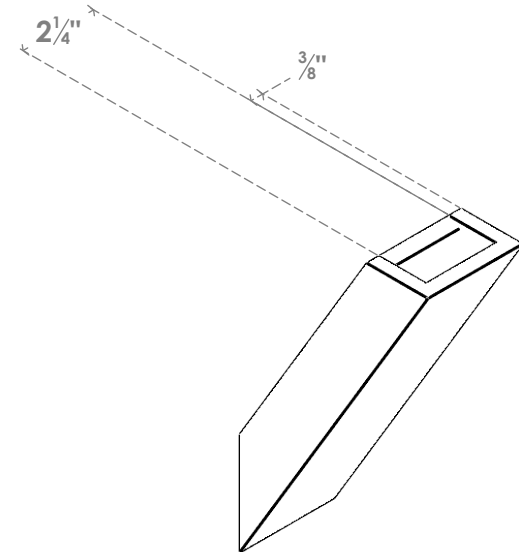

ITEM NUMBER: BRCPC030X06000X1000TRA

3"W X 6"D X 10"H TRADITIONAL ARCHITECTURAL GRADE PVC CLOSED BRACE

SIDE PROFILE

FRONT PROFILE

ISOMETRIC

EKENA MILLWORK
2300 WEST MAIN ST.
CLARKSVILLE, TX 75426
TOLL FREE: 866-607-0453
WWW.EKENAMILLWORK.COM