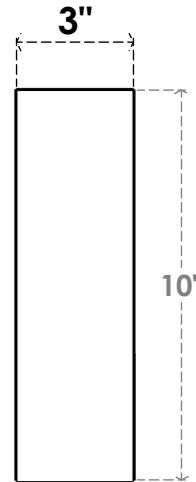

ITEM NUMBER: BRCPC030X06000X1000TRA

3"W X 6"D X 10"H TRADITIONAL ARCHITECTURAL GRADE PVC CLOSED BRACE

SIDE PROFILE

FRONT PROFILE

ISOMETRIC

EKENA MILLWORK
2300 WEST MAIN ST.
CLARKSVILLE, TX 75426
TOLL FREE: 866-607-0453
WWW.EKENAMILLWORK.COM

NOTES

1. INSTALLATION TO BE COMPLETED IN ACCORDANCE WITH MANUFACTURER'S SPECIFICATIONS.
2. DRAWING MAY NOT BE TO SCALE
3. THIS DRAWING IS INTENDED FOR DESIGN AND PLANNING PURPOSES ONLY.
4. ALL INFORMATION CONTAINED HEREIN WAS CURRENT AT THE TIME OF DEVELOPMENT BUT MUST BE REVIEWED AND APPROVED BY THE PRODUCT MANUFACTURER TO BE CONSIDERED ACCURATE.
5. ARCHITECTURAL GRADE PVC PRODUCTS ARE MADE FROM EXPANDED CELLULAR PVC AND COME NATURALLY WHITE BUT MAY BE PAINTED